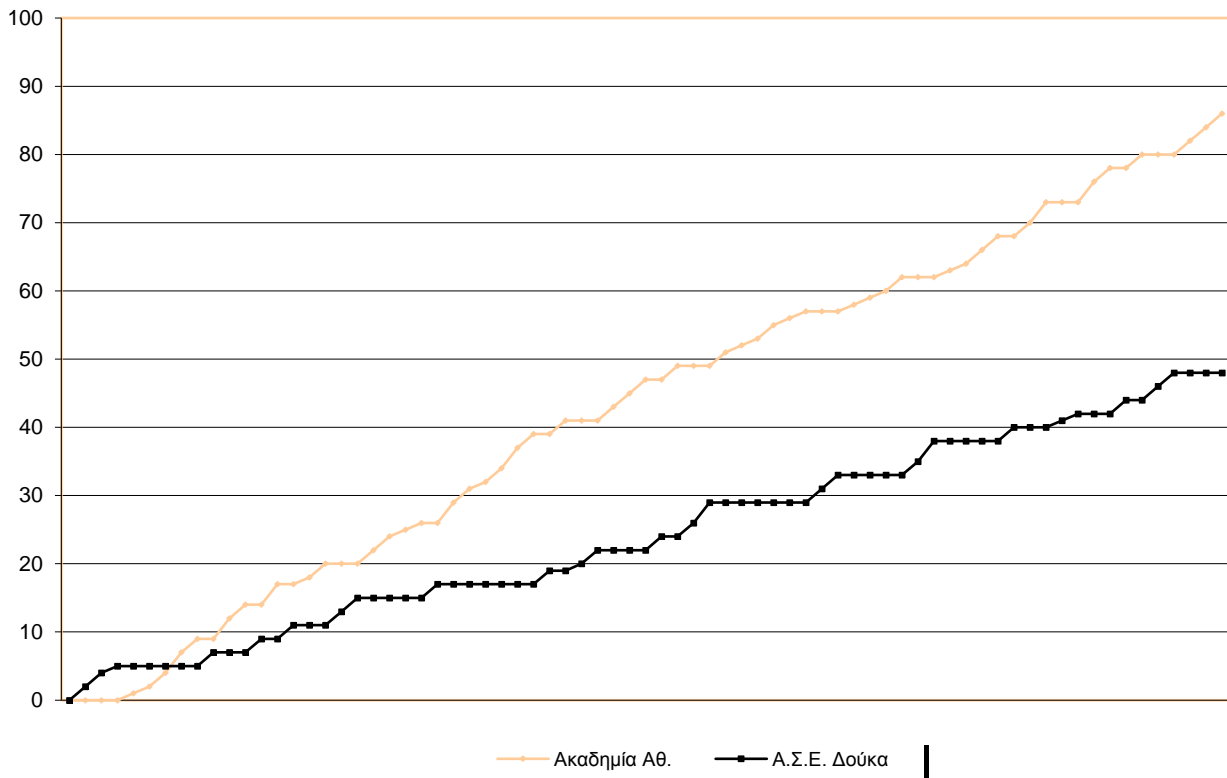

Starters - Subs ratio

Fastbreak Pts

Turnover Pts

Second Chance Pts

NOTES

Blank area for notes.

GRAPHIC STATS

SCORE EVOLUTION

SCORE DIFFERENCE

LARGEST SCORING RUN

LARGEST LEAD